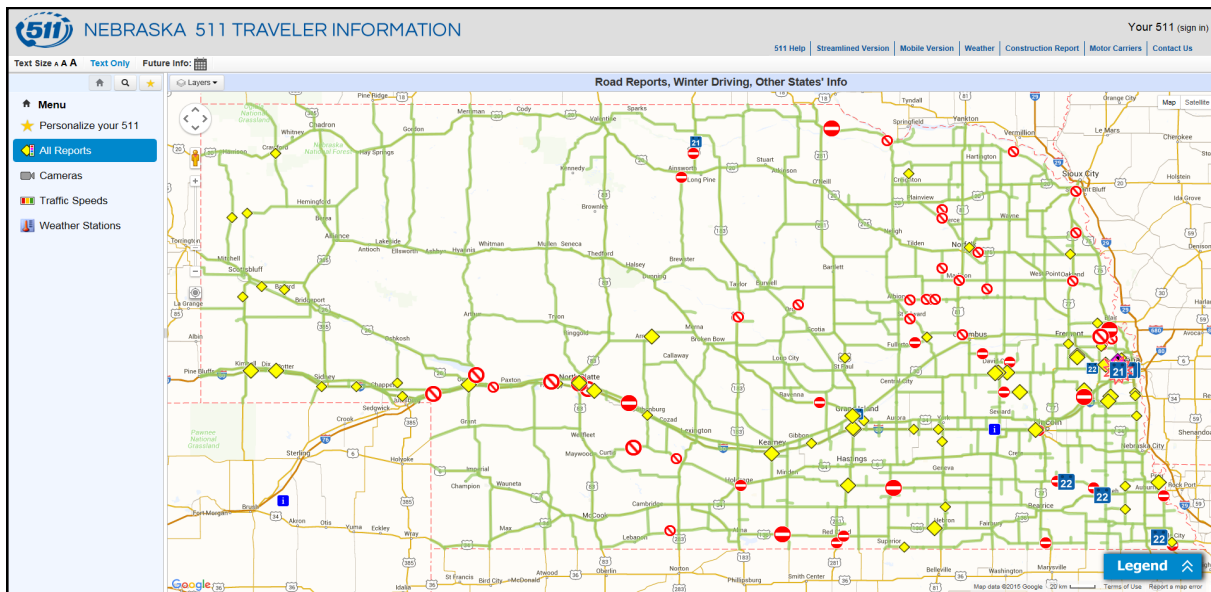

<http://511ia.org>

**Nebraska:** When in-state, call 511.

When out of state call: 1-800-906-9069

**Iowa:** <http://511ia.org>

Out of state: 1-800-288-1047

**Wyoming:** <http://map.wyoroad.info/>

Out of state: 1-888-WYO-ROAD (1-888-996-7623)

**Colorado:** <http://www.cotrip.org/roadConditions.htm>

Out of state: 1-303-639-1111

**Kansas:** <http://511.ksdot.org/>

Out of state: 1-866-511-KDOT (1-866-511-5368)

**Missouri:** <http://traveler.modot.org/map/>

Out of state: 1-888-ASK-MDOT  
(1-888-275-6636)

**South Dakota:** <http://www.safetravelusa.com/sd/>

Out of state: 1-866-MY-SD511 (1-866-697-3511)

National Traffic and Road Closure Information can be found at:  
[www.fhwa.dot.gov/trafficinfo/index.htm](http://www.fhwa.dot.gov/trafficinfo/index.htm)

Weather-Ready Nation ~ Saline County EM